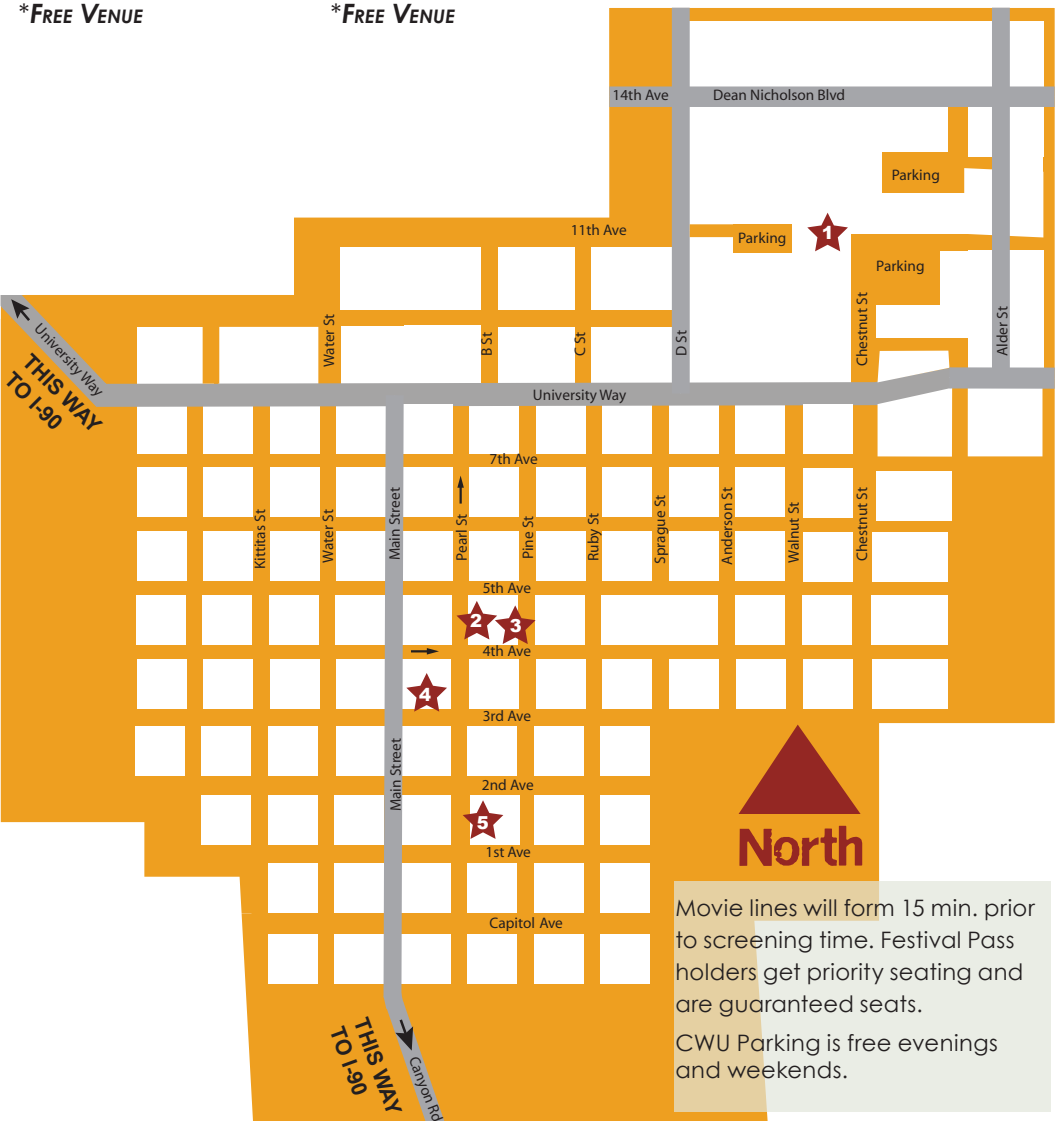

festival venues

CWU STUDENT UNION THEATRE (SURC)

CWU Campus,
off Chestnut Street

GALLERY ONE

408 N. Pearl Street
4th & Pearl, downtown

RAW SPACE

119 E. 4th Street
4th & Pine, downtown

BRIX ELEVAGE WINE CO.

109 W. Third Ave
3rd and Pine, downtown
***FREE VENUE**

KIM KHAP BLDG

108 N. Main Street
1st and Main, downtown
***FREE VENUE**

Movie lines will form 15 min. prior to screening time. Festival Pass holders get priority seating and are guaranteed seats. CWU Parking is free evenings and weekends.